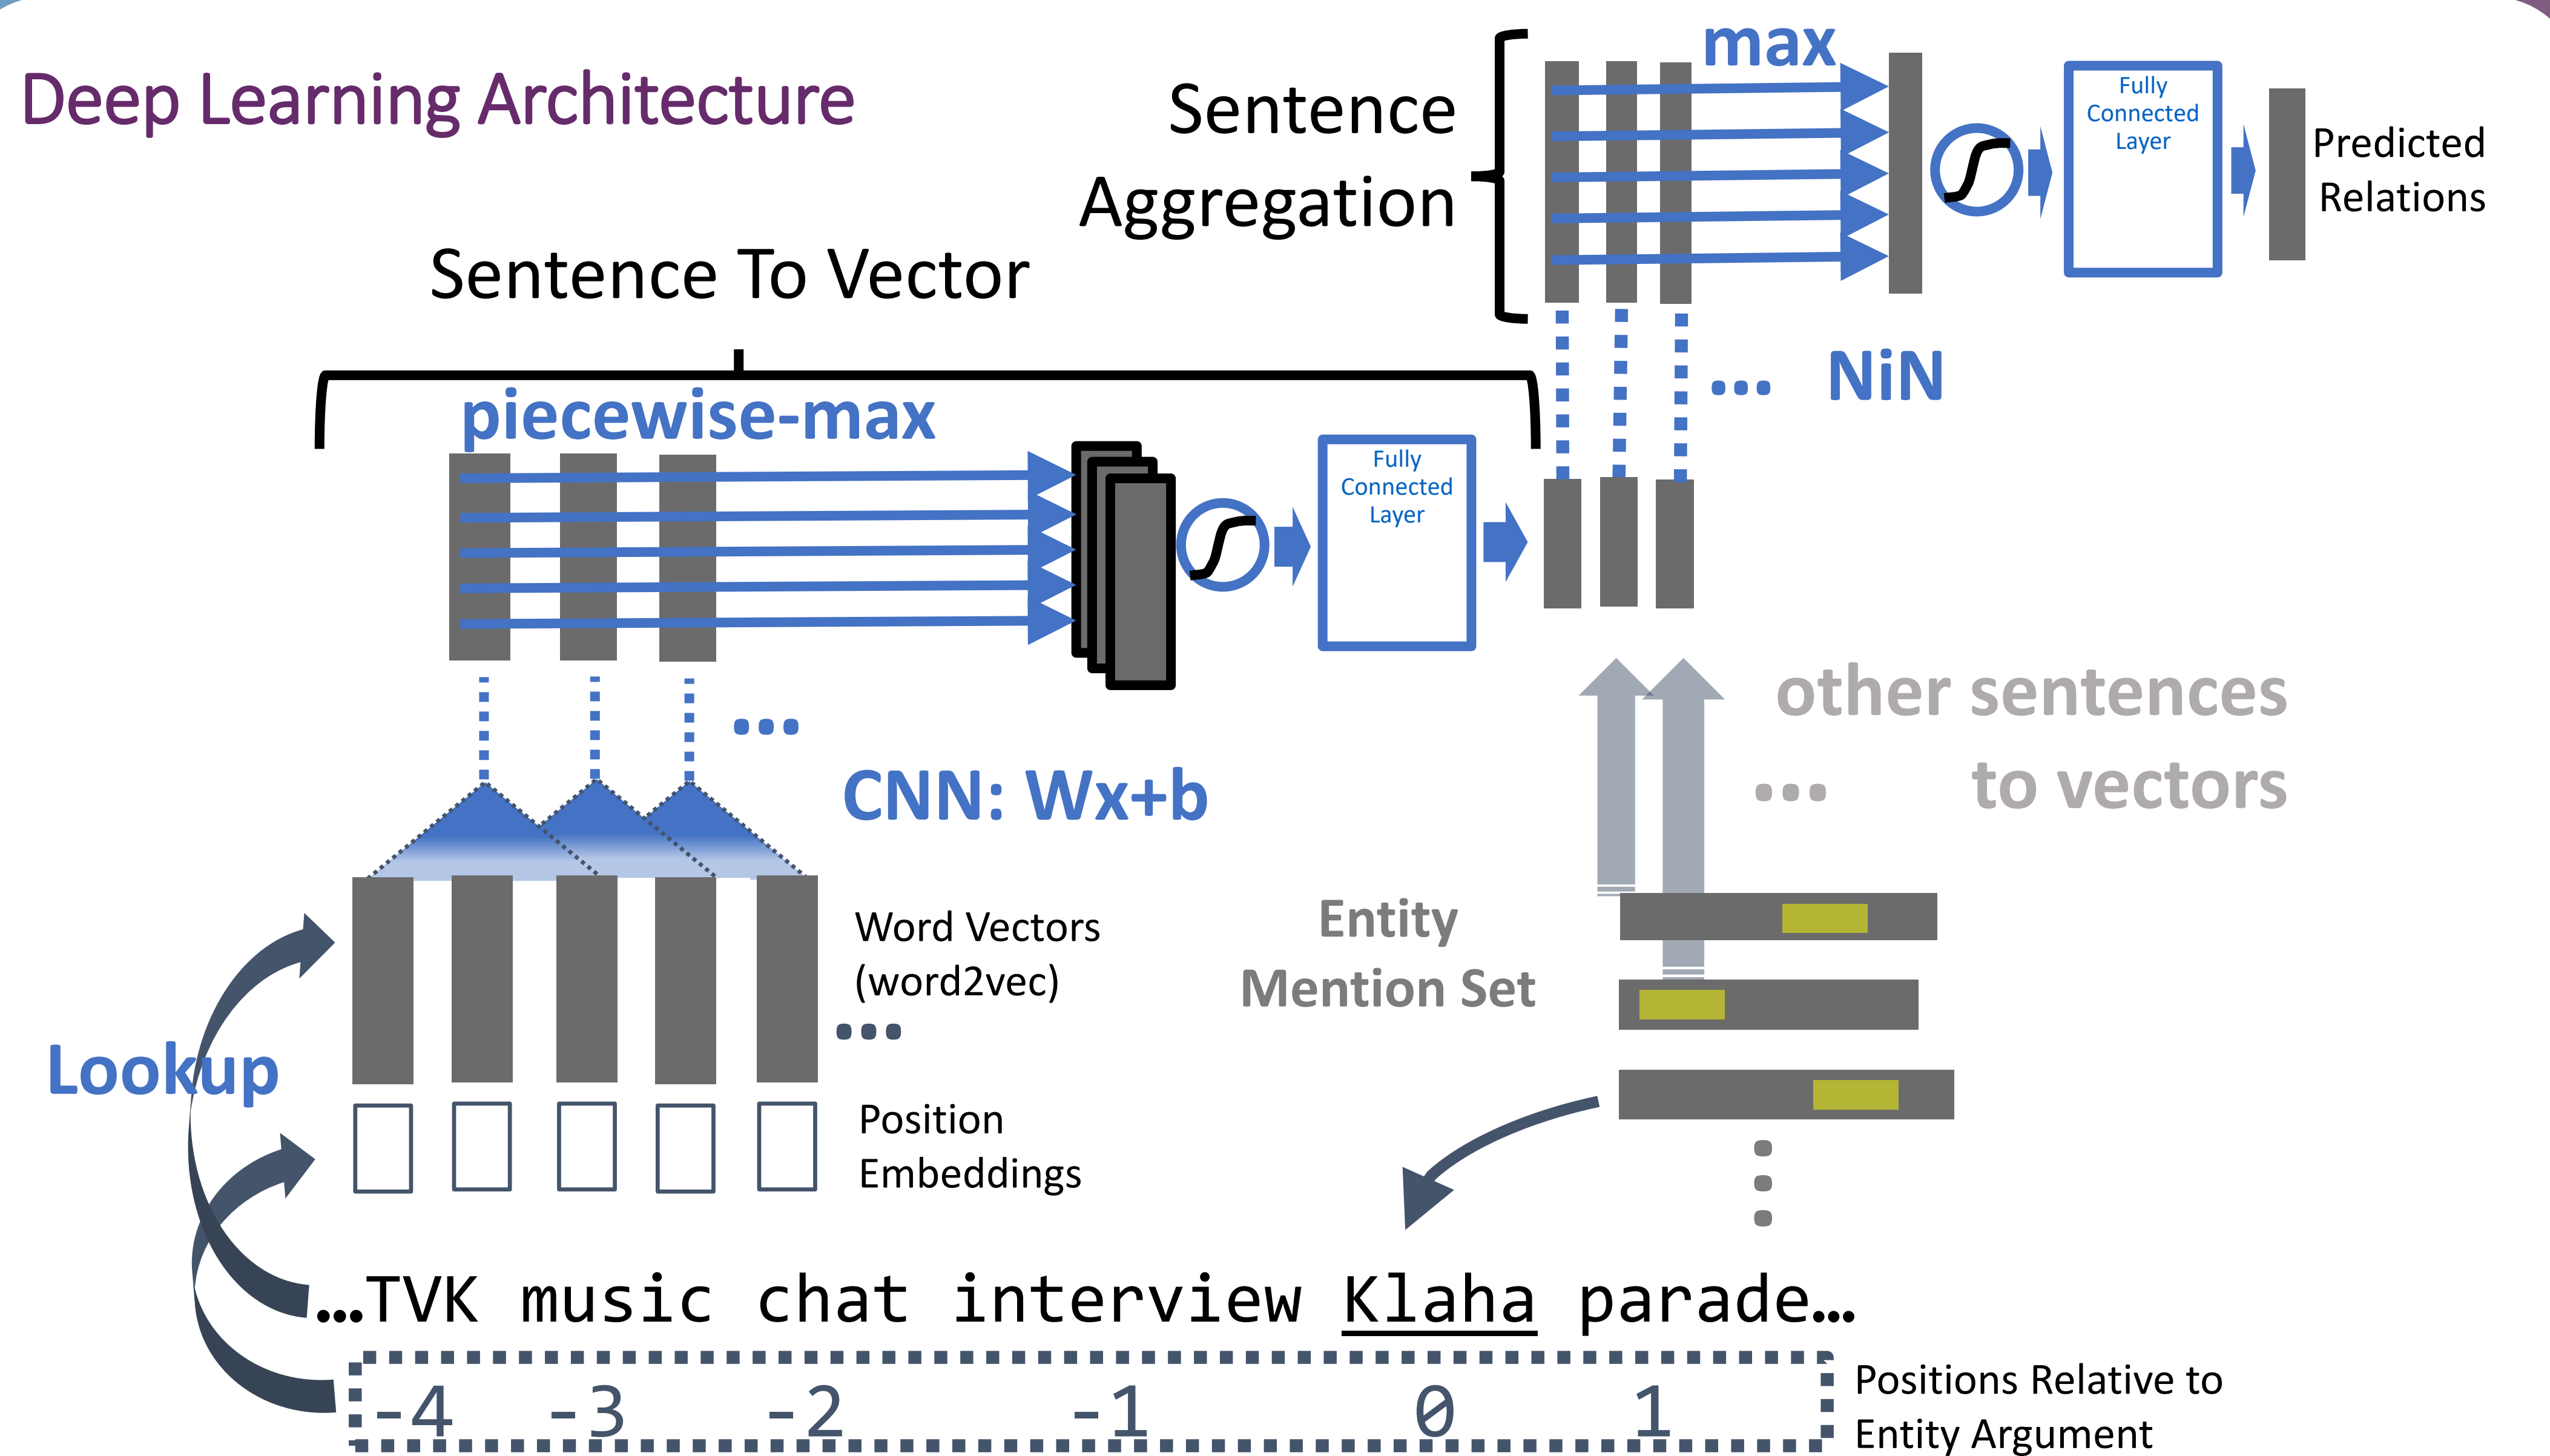

Deep Learning Architecture

KBP Architecture

Dataset Statistics

Corpus Extension:
 Number of different filler arguments that occur in the corpus for a unary relation. The threshold on corpus extension trades off per-relation training data with diversity and number of relations.

Unary Relation Types by Corpus Extension (threshold 1000)

Results

Precision-Recall Curve on CC-DBP

Saliency Maps: Words Relevant to Predicted Relation

X:background:SOLO_SINGER(Klaha)

tvk **music** chat interview **klaha** parade.

klaha tvk **music** chat OOV red scarf interview the tv - k folks did after **klaha** went solo.

X:hasLocation:CANADA(Cold_Lake_Provincial_Park)

located within 10 minutes of **cold lake** with quick access to OOV ridge ski hill, cold lake **provincial** park and french bay.