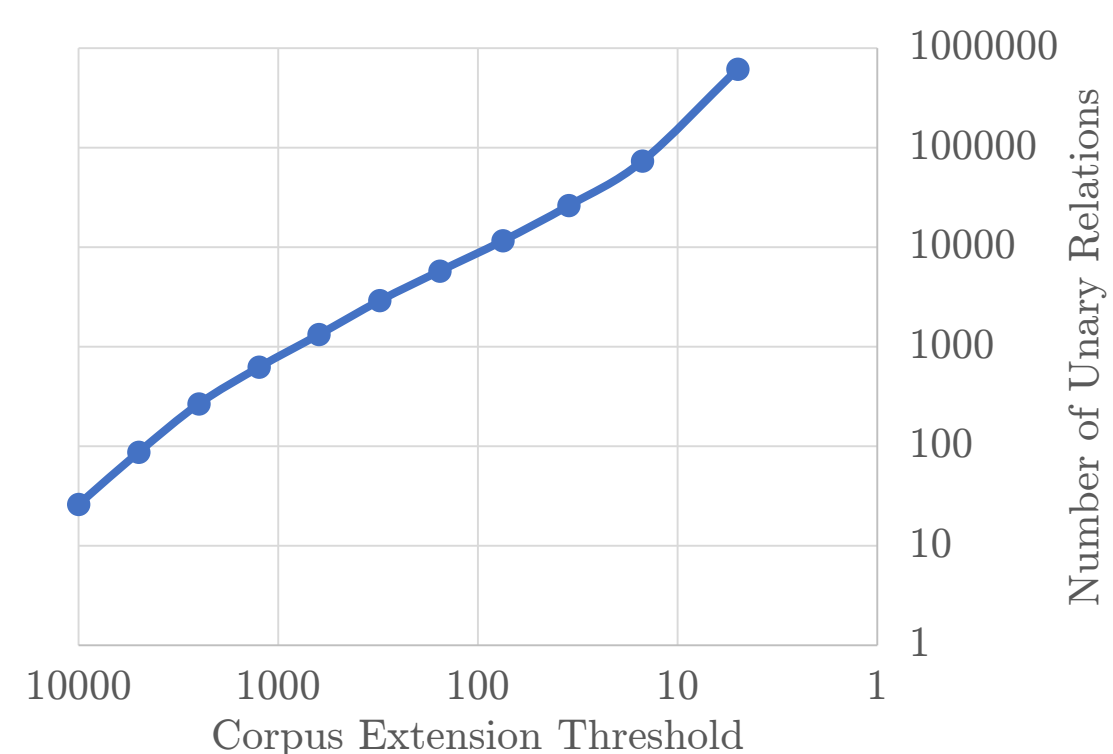

Deep Learning Architecture

KBP Architecture

Dataset Statistics

Corpus Extension:
 Number of different filler arguments that occur in the corpus for a unary relation. The threshold on corpus extension trades off per-relation training data with diversity and number of relations.