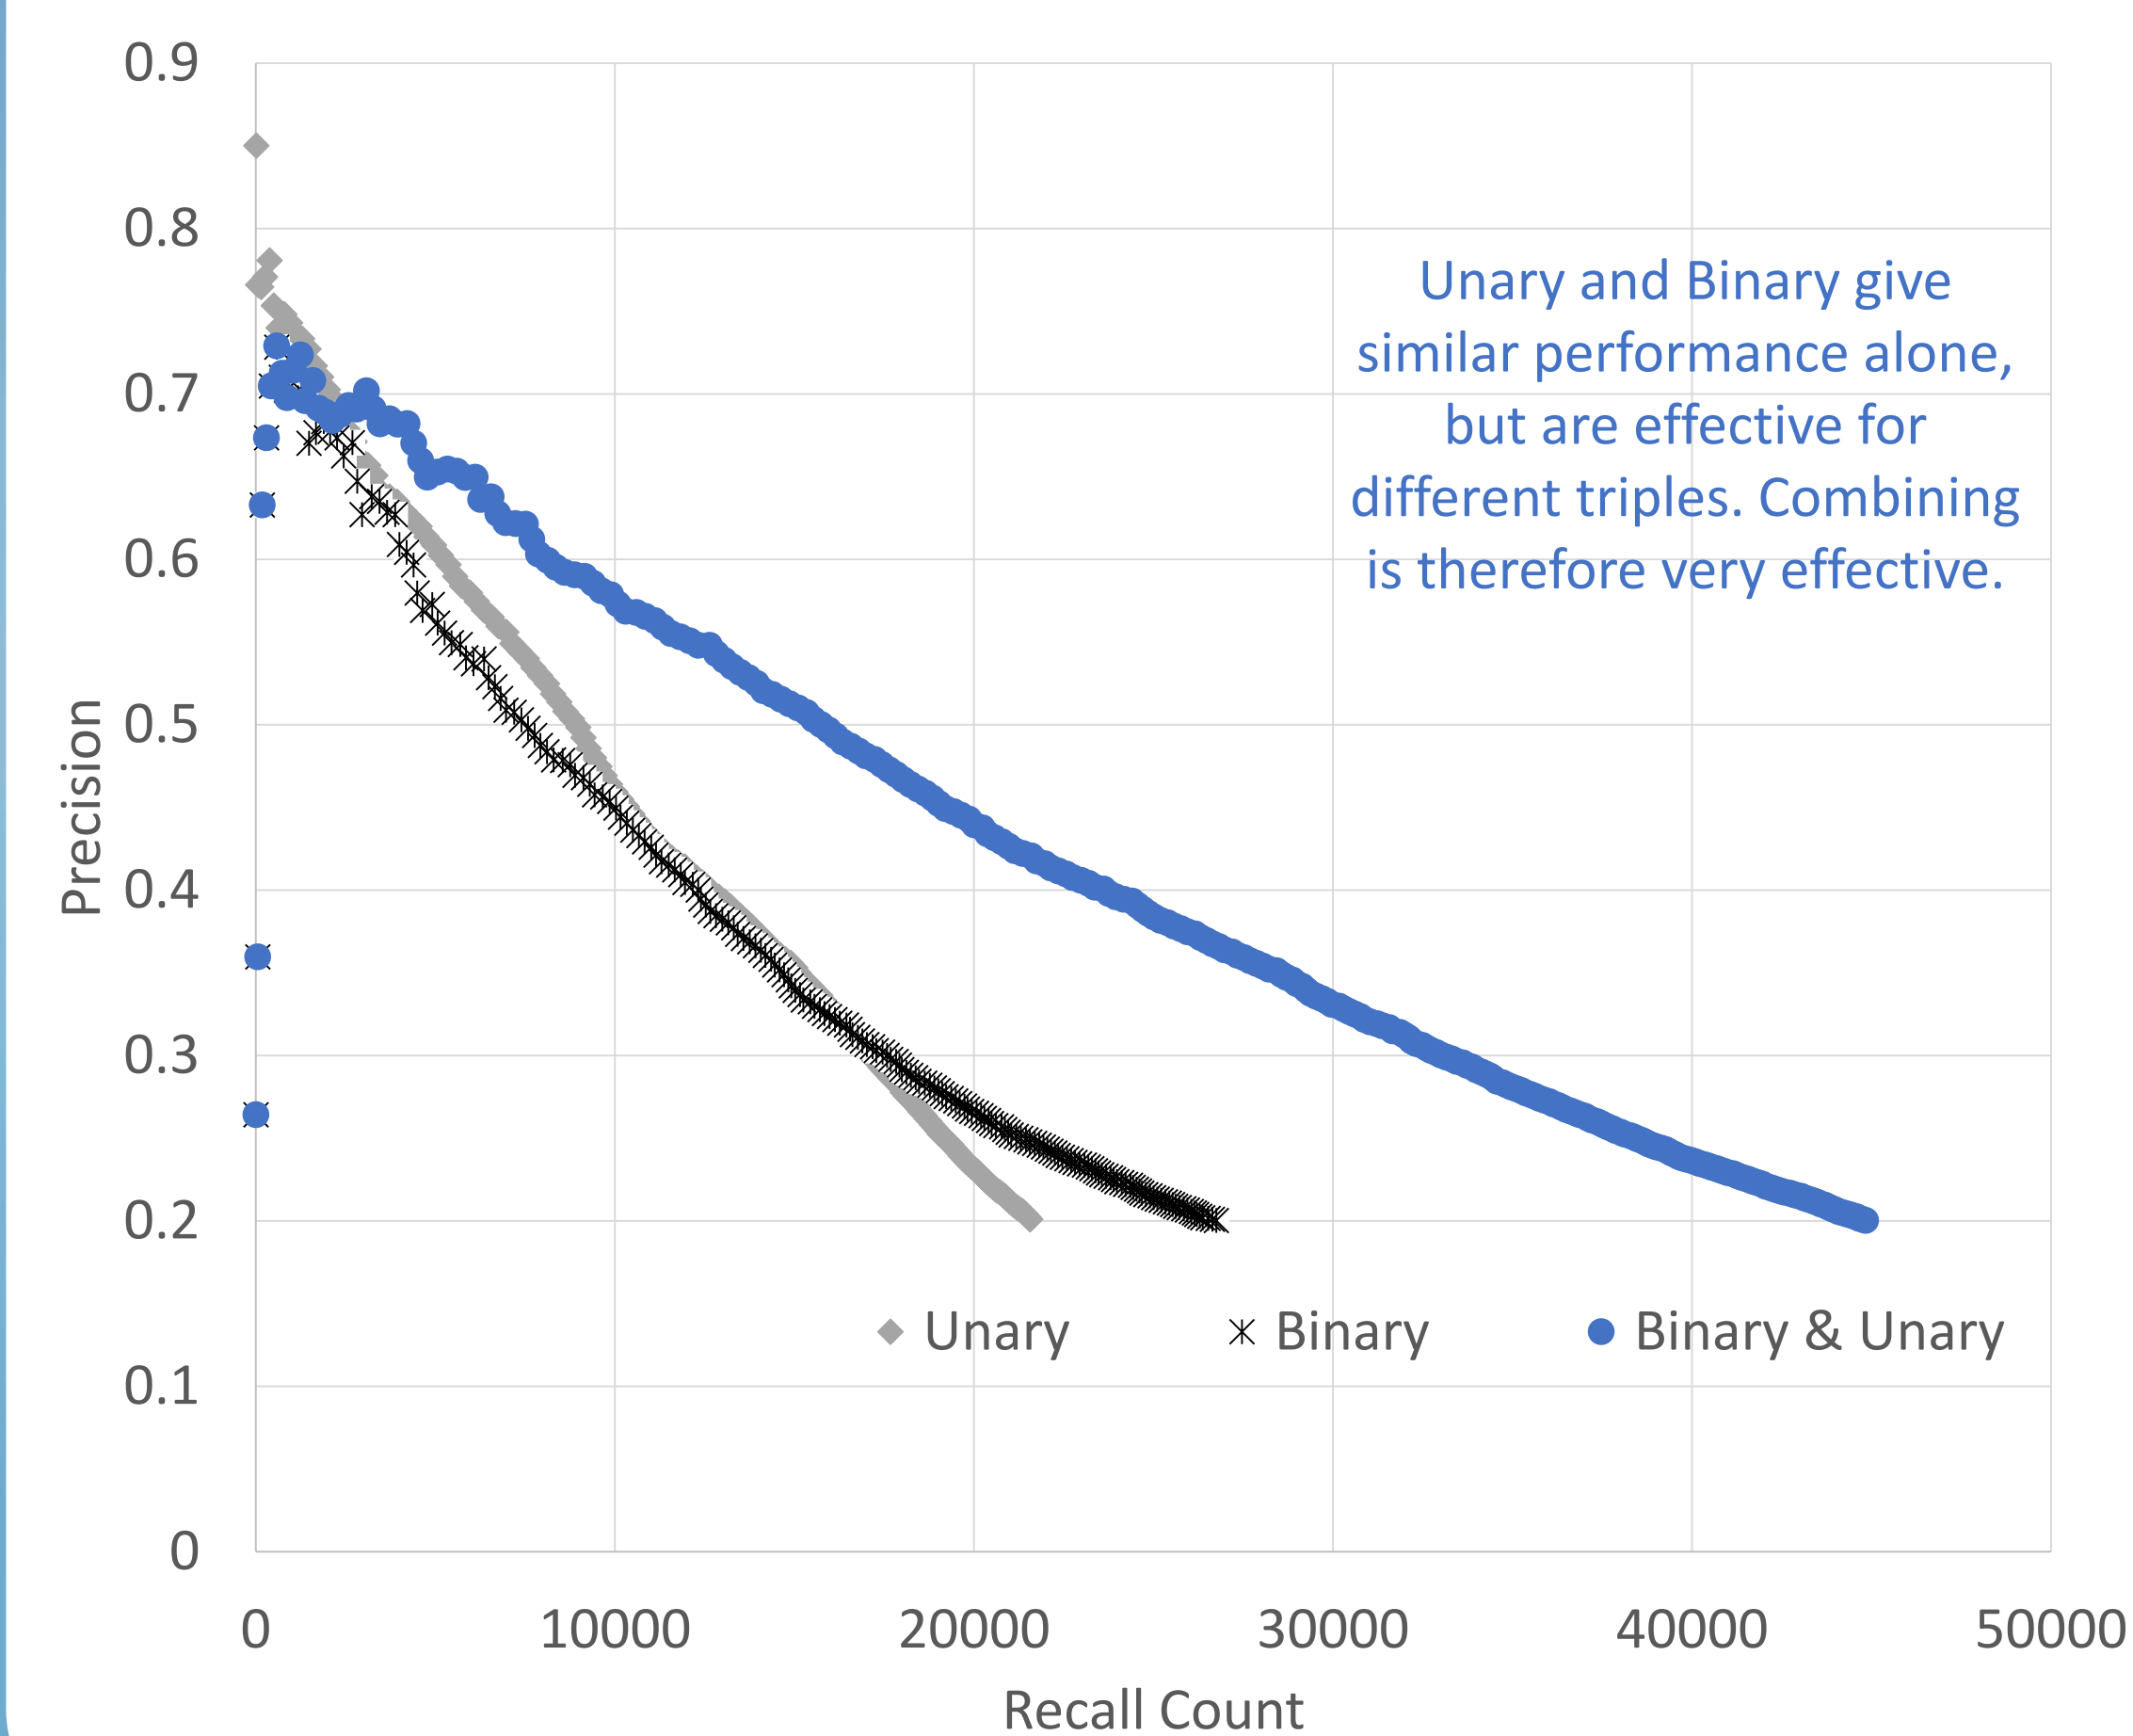

Results

Precision-Recall Curve on CC-DBP

Saliency Maps: Words Relevant to Predicted Relation

X:background:SOLO_SINGER(Klaha)

tvk **music** chat interview **klaha** parade.

klaha tvk **music** chat OOV red scarf interview the tv - k folks did after **klaha** went solo.

X:hasLocation:CANADA(Cold_Lake_Provincial_Park)

located within 10 minutes of **cold lake** with quick access to OOV ridge ski hill, cold lake **provincial** park and french bay.

welcome to **cold lake provincial** park on average 4.00 pages are viewed each , by the estimated 959 daily visitors.