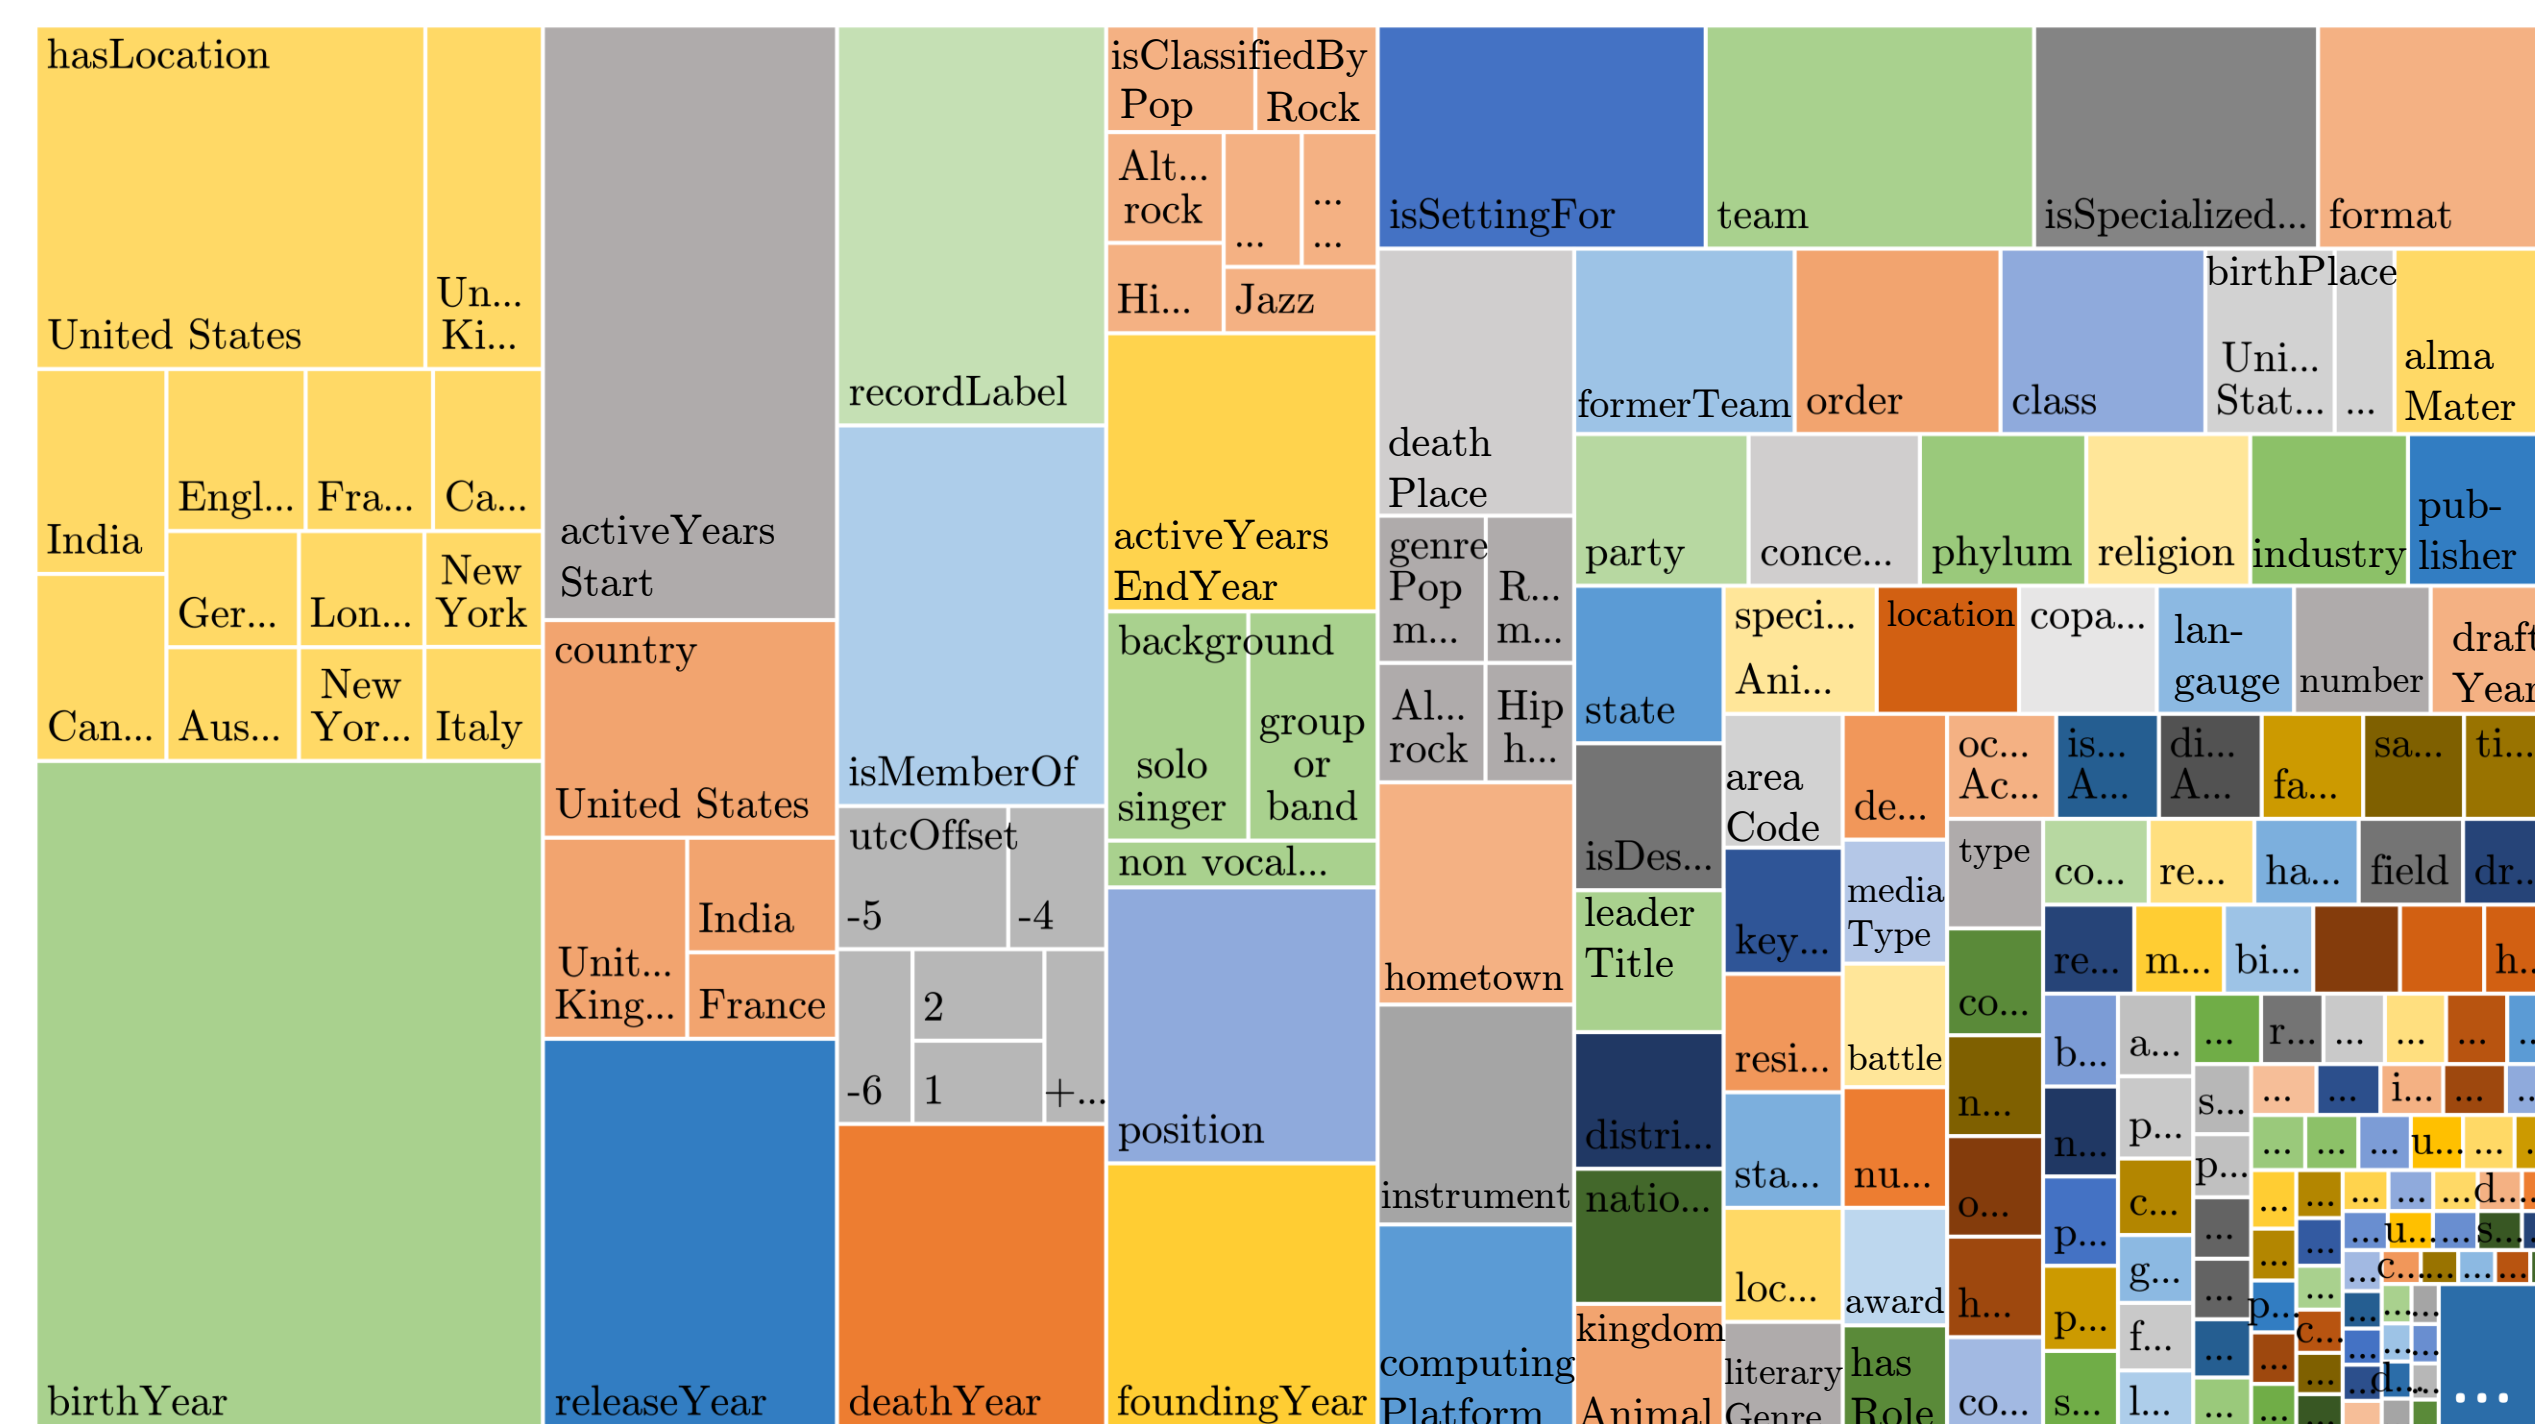

Create Unary Relations:
 One fixed argument, one filler argument

- X:location:USA**
 –Bionik Laboratories Corp, Tanaka Properties LLC, Aardvark IT Solutions Inc, Sammy Usa Corp, Qualcorp Inc, ...
 - X:location:Canada**
 –Multinet Communications Services Inc, Sundial Growers Inc, ...
 - X:location:India**
 –Jeet Properties P Ltd, Catamaran Corp Ltd, ...
 - X:location:UK**
 –Stafford Funding Ltd, Barking Cash And Carry, Easedandy, ...
- group by frequent argument

Deep Learning Architecture

KBP Architecture

Dataset Statistics

Corpus Extension:
 Number of different filler arguments that occur in the corpus for a unary relation. The threshold on corpus extension trades off per-relation training data with diversity and number of relations.

Unary Relation Types by Corpus Extension (threshold 1000)

Results

Precision-Recall Curve on CC-DBP

Saliency Maps: Words Relevant to Predicted Relation

X:background:SOLO_SINGER(Klaha)

tvk **music** chat interview **klaha** parade.

klaha tvk **music** chat OOV red scarf interview the tv - k folks did after **klaha** went solo.

X:hasLocation:CANADA(Cold_Lake_Provincial_Park)

located within 10 minutes of **cold lake** with quick access to OOV ridge ski hill, cold lake **provincial** park and french bay.