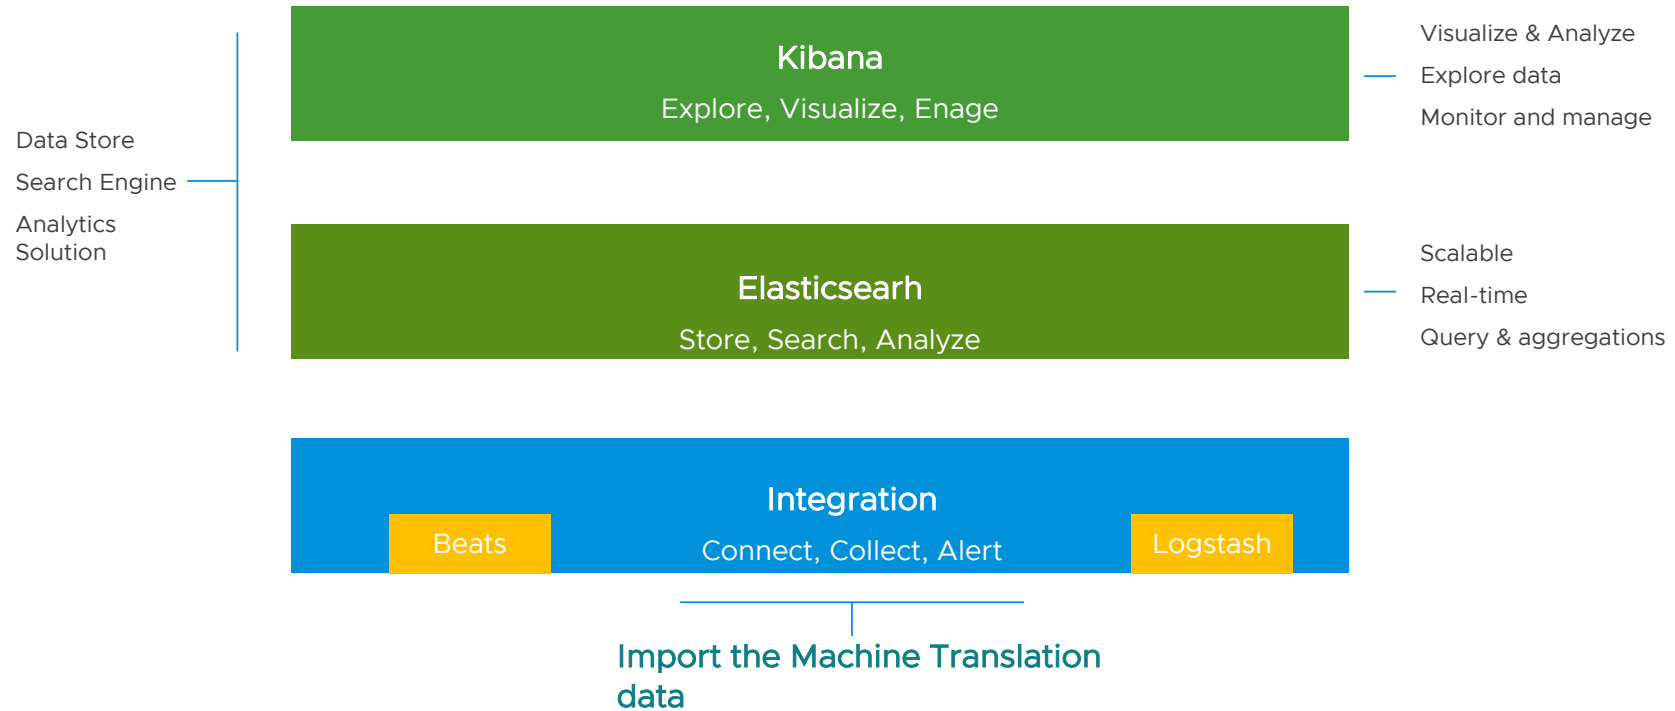

# How the MT solution works

## ML-Aided workflow

- MT Quality Prediction: auto quantify MT quality, ML based;
- MT Quality Prediction: Perfect MT use-case
- APE Service: auto post editing to improve MT quality, ML based

# Solution – Elasticstack

Automate, Monitor and Visualize