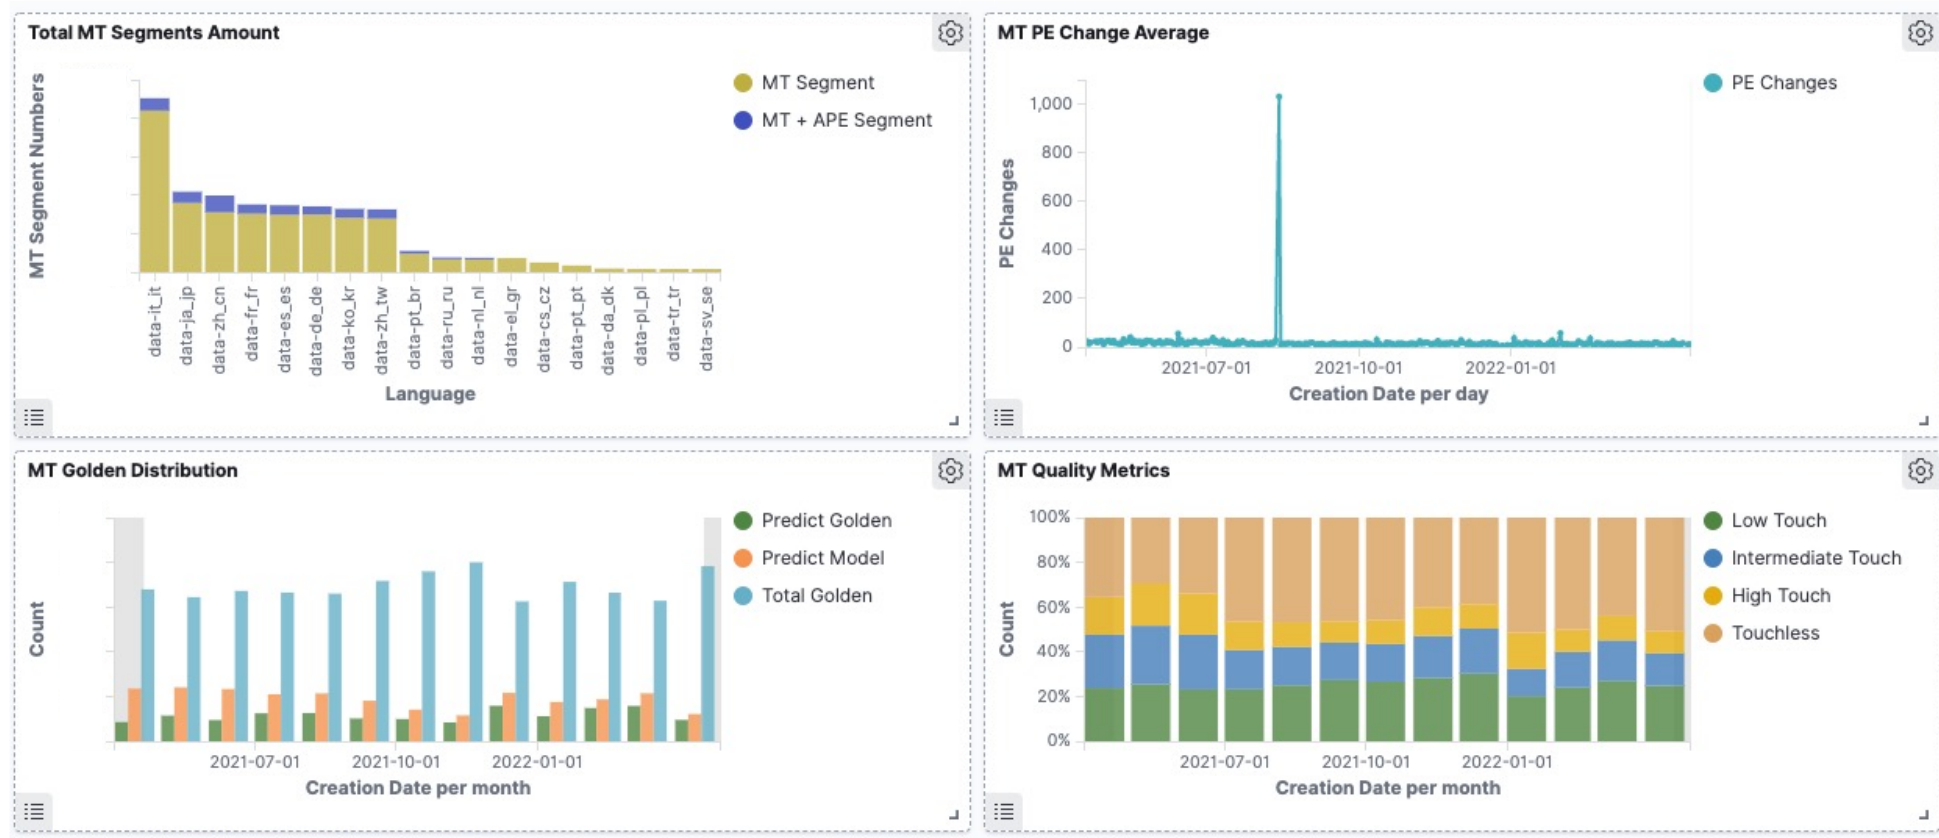

Visualize the data